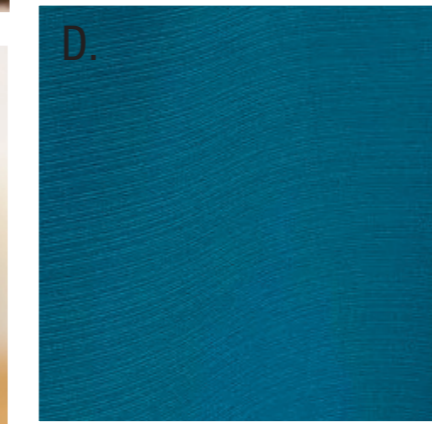

MARCH MOODBOARD: WEDDING

MOSAIC BLUE | PALE MARIGOLD

Get Designing!

A. Notte Lucca Table Linen, Arctic Velvet Napkin, Turmeric Velvet Napkin, Goldstone Blush Charger | B. Billow Gold Charger | C. Gold Corsica Sequin Overlay | D. Peacock Blue Faille Table Linen | E. Midnight Velvet Napkin